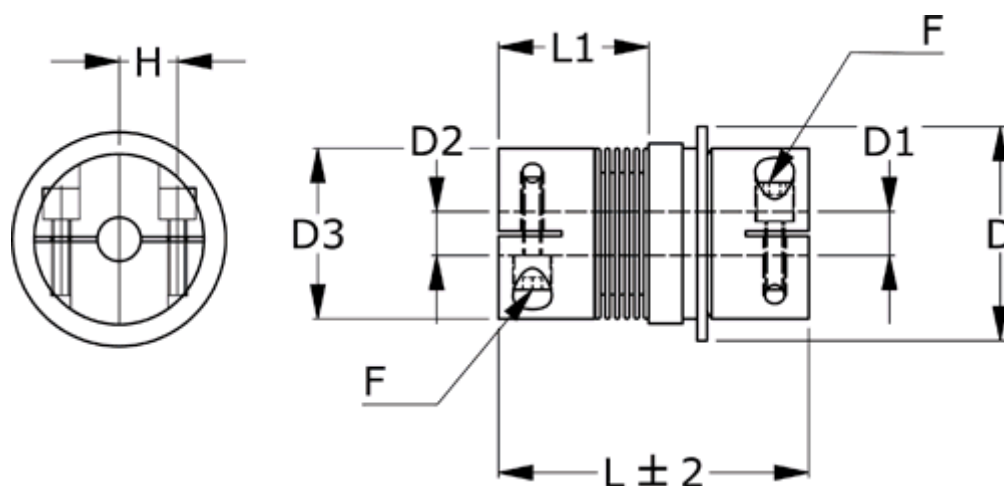

Article number: 335013001404050D2

Description: Safety coupling BKK 300 multiposition
Length 140 mm, bore 40/50 mm, TKn max 300 NM

Measures

D = 119
D1 = 50
D2 = 40
D3 = 110.0
F = M12
H = 39.0
L = 140
L1 = 67.0

Nom. torque NM (TKn) = 300NM overload torque range 2
Position engagement = C = Synchronous
s = 2.0